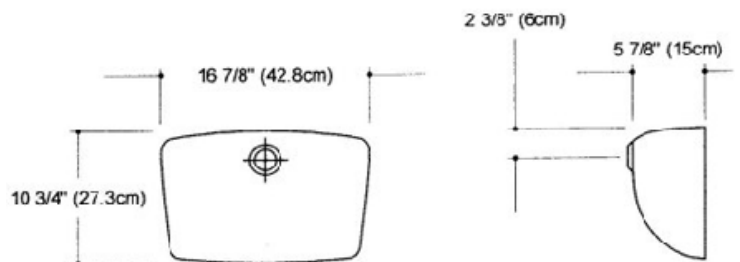

Mini-Man's Basin*