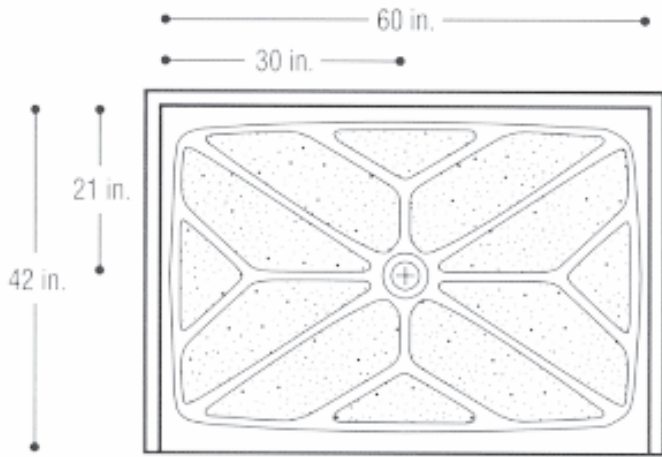

1051-02 Double Threshold (36"x36")

1051-06 Single Threshold (36" x 36")

1051-07 Single Threshold (36" x 42")

1051-08 Single Threshold (36" x 48")

1051-10 Single Threshold (36" x 60")

1051-11 Single Threshold (36" Neo Angle)

Central Marble Products, Inc.

320-393-2085 FAX: 320-393-4610 TOLL FREE: 1-800-422-0356
1266 105th Street NW • P.O. Box 357 • Rice, MN 56367

1051-12 Single Threshold (42" x 60")

1051-14 (42" Neo Angle)

1051-26 Single Threshold (32" x 60")

1051-34 Single Threshold (32" x 60") Left Drain

1051-35 Single Threshold (32" x 60") Right Drain