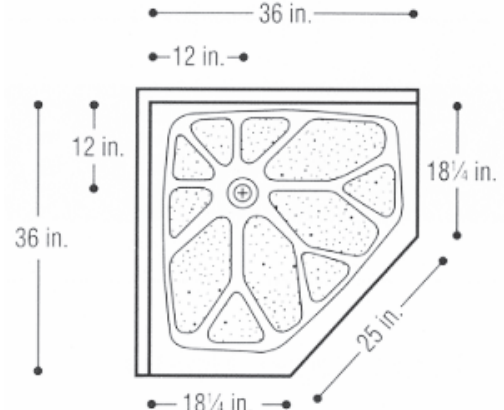

1051-02 Double Threshold (36"x36")

1051-06 Single Threshold (36" x 36")

1051-07 Single Threshold (36" x 42")

1051-08 Single Threshold (36" x 48")

1051-10 Single Threshold (36" x 60")

1051-11 Single Threshold (36" Neo Angle)

Central Marble Products, Inc.

320-393-2085 FAX: 320-393-4610 TOLL FREE: 1-800-422-0356
1266 105th Street NW • P.O. Box 357 • Rice, MN 56367

1051-12 Single Threshold (42" x 60")

1051-14 (42" Neo Angle)

1051-26 Single Threshold (32" x 60")

1051-34 Single Threshold (32" x 60") Left Drain

1051-35 Single Threshold (32" x 60") Right Drain