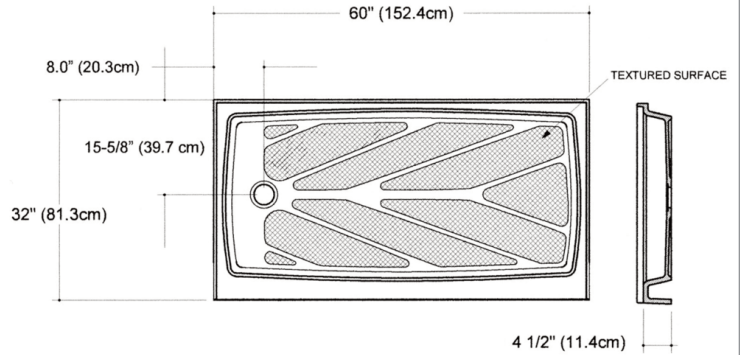

1051-02 Double Threshold (36"x36")

1051-06 Single Threshold (36" x 36")

1051-07 Single Threshold (36" x 42")

1051-08 Single Threshold (36" x 48")

1051-10 Single Threshold (36" x 60")

1051-11 Single Threshold (36" Neo Angle)

Central Marble Products, Inc.

320-393-2085 FAX: 320-393-4610 TOLL FREE: 1-800-422-0356
1266 105th Street NW • P.O. Box 357 • Rice, MN 56367

1051-12 Single Threshold (42" x 60")

1051-14 (42" Neo Angle)

1051-26 Single Threshold (32" x 60")

1051-34 Single Threshold (32" x 60") Left Drain

1051-35 Single Threshold (32" x 60") Right Drain