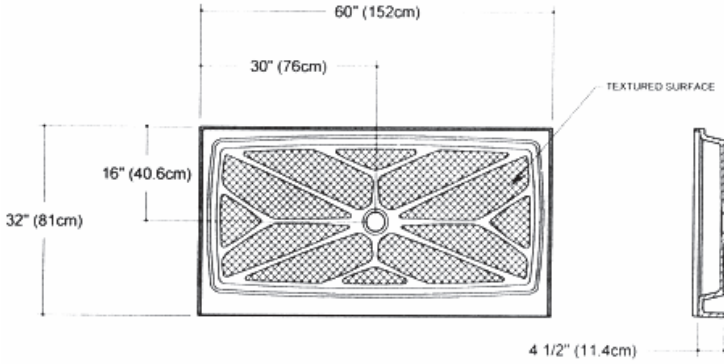

1051-02 Double Threshold (36"x36")

1051-06 Single Threshold (36" x 36")

1051-07 Single Threshold (36" x 42")

1051-08 Single Threshold (36" x 48")

1051-10 Single Threshold (36" x 60")

1051-11 Single Threshold (36" Neo Angle)

Central Marble Products, Inc.

320-393-2085 FAX: 320-393-4610 TOLL FREE: 1-800-422-0356
1266 105th Street NW • P.O. Box 357 • Rice, MN 56367

1051-12 Single Threshold (42" x 60")

1051-14 (42" Neo Angle)

1051-26 Single Threshold (32" x 60")

1051-34 Single Threshold (32" x 60") Left Drain

1051-35 Single Threshold (32" x 60") Right Drain