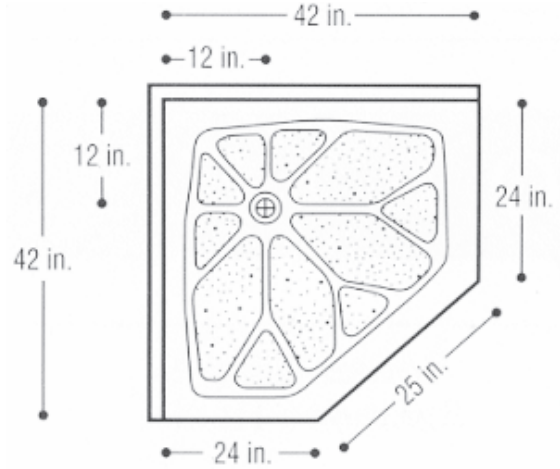

1051-02 Double Threshold (36"x36")

1051-06 Single Threshold (36" x 36")

1051-07 Single Threshold (36" x 42")

1051-08 Single Threshold (36" x 48")

1051-10 Single Threshold (36" x 60")

1051-11 Single Threshold (36" Neo Angle)

Central Marble Products, Inc.

320-393-2085 FAX: 320-393-4610 TOLL FREE: 1-800-422-0356
1266 105th Street NW • P.O. Box 357 • Rice, MN 56367

1051-12 Single Threshold (42" x 60")

1051-14 (42" Neo Angle)

1051-26 Single Threshold (32" x 60")

1051-34 Single Threshold (32" x 60") Left Drain

1051-35 Single Threshold (32" x 60") Right Drain