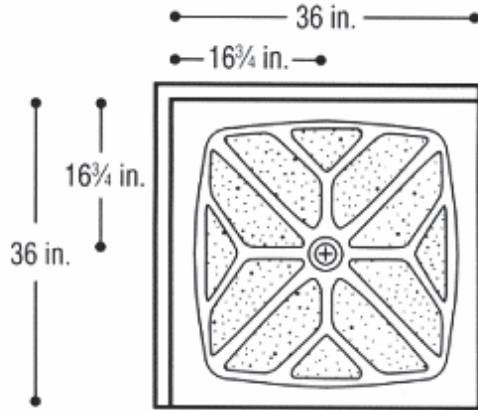

1051-02 Double Threshold (36"x36")

1051-06 Single Threshold (36" x 36")

1051-07 Single Threshold (36" x 42")

1051-08 Single Threshold (36" x 48")

1051-10 Single Threshold (36" x 60")

1051-11 Single Threshold (36" Neo Angle)

1051-34 Single Threshold (32" x 60") Left Drain

1051-35 Single Threshold (32" x 60") Right Drain