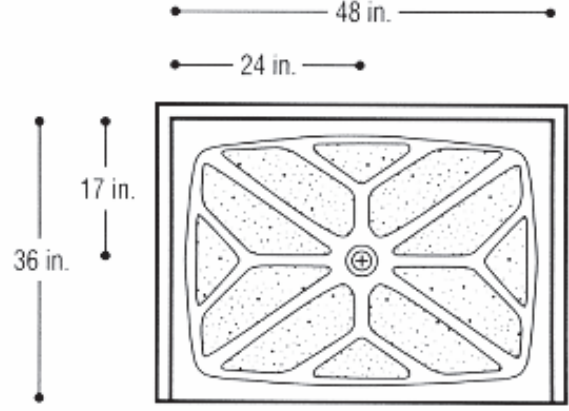

1051-02 Double Threshold (36"x36")

1051-06 Single Threshold (36" x 36")

1051-07 Single Threshold (36" x 42")

1051-08 Single Threshold (36" x 48")

1051-10 Single Threshold (36" x 60")

1051-11 Single Threshold (36" Neo Angle)

Central Marble Products, Inc.

320-393-2085 FAX: 320-393-4610 TOLL FREE: 1-800-422-0356
1266 105th Street NW • P.O. Box 357 • Rice, MN 56367

1051-12 Single Threshold (42" x 60")

1051-14 (42" Neo Angle)

1051-26 Single Threshold (32" x 60")

1051-34 Single Threshold (32" x 60") Left Drain

1051-35 Single Threshold (32" x 60") Right Drain