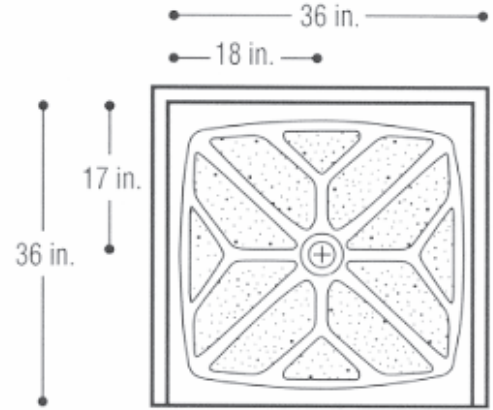

1051-02 Double Threshold (36"x36")

1051-06 Single Threshold (36" x 36")

1051-07 Single Threshold (36" x 42")

1051-08 Single Threshold (36" x 48")

1051-10 Single Threshold (36" x 60")

1051-11 Single Threshold (36" Neo Angle)

Central Marble Products, Inc.

320-393-2085 FAX: 320-393-4610 TOLL FREE: 1-800-422-0356
1266 105th Street NW • P.O. Box 357 • Rice, MN 56367

1051-12 Single Threshold (42" x 60")

1051-14 (42" Neo Angle)

1051-26 Single Threshold (32" x 60")

1051-34 Single Threshold (32" x 60") Left Drain

1051-35 Single Threshold (32" x 60") Right Drain