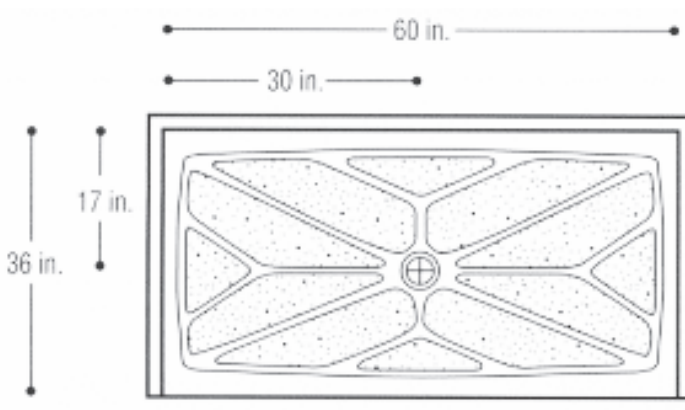

1051-02 Double Threshold (36"x36")

1051-06 Single Threshold (36" x 36")

1051-07 Single Threshold (36" x 42")

1051-08 Single Threshold (36" x 48")

1051-10 Single Threshold (36" x 60")

1051-11 Single Threshold (36" Neo Angle)

Central Marble Products, Inc.

320-393-2085 FAX: 320-393-4610 TOLL FREE: 1-800-422-0356
1266 105th Street NW • P.O. Box 357 • Rice, MN 56367

1051-12 Single Threshold (42" x 60")

1051-14 (42" Neo Angle)

1051-26 Single Threshold (32" x 60")

1051-34 Single Threshold (32" x 60") Left Drain

1051-35 Single Threshold (32" x 60") Right Drain