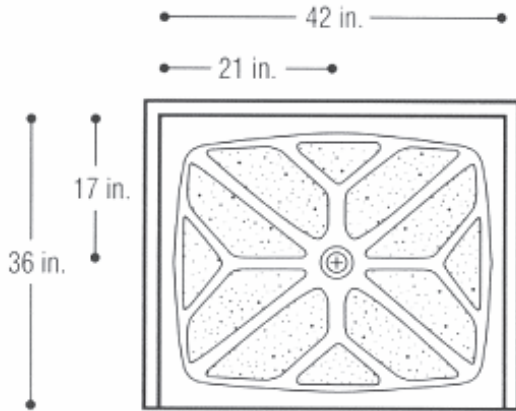

1051-02 Double Threshold (36"x36")

1051-06 Single Threshold (36" x 36")

1051-07 Single Threshold (36" x 42")

1051-08 Single Threshold (36" x 48")

1051-10 Single Threshold (36" x 60")

1051-11 Single Threshold (36" Neo Angle)

Central Marble Products, Inc.

320-393-2085 FAX: 320-393-4610 TOLL FREE: 1-800-422-0356
1266 105th Street NW • P.O. Box 357 • Rice, MN 56367

1051-12 Single Threshold (42" x 60")

1051-14 (42" Neo Angle)

1051-26 Single Threshold (32" x 60")

1051-34 Single Threshold (32" x 60") Left Drain

1051-35 Single Threshold (32" x 60") Right Drain